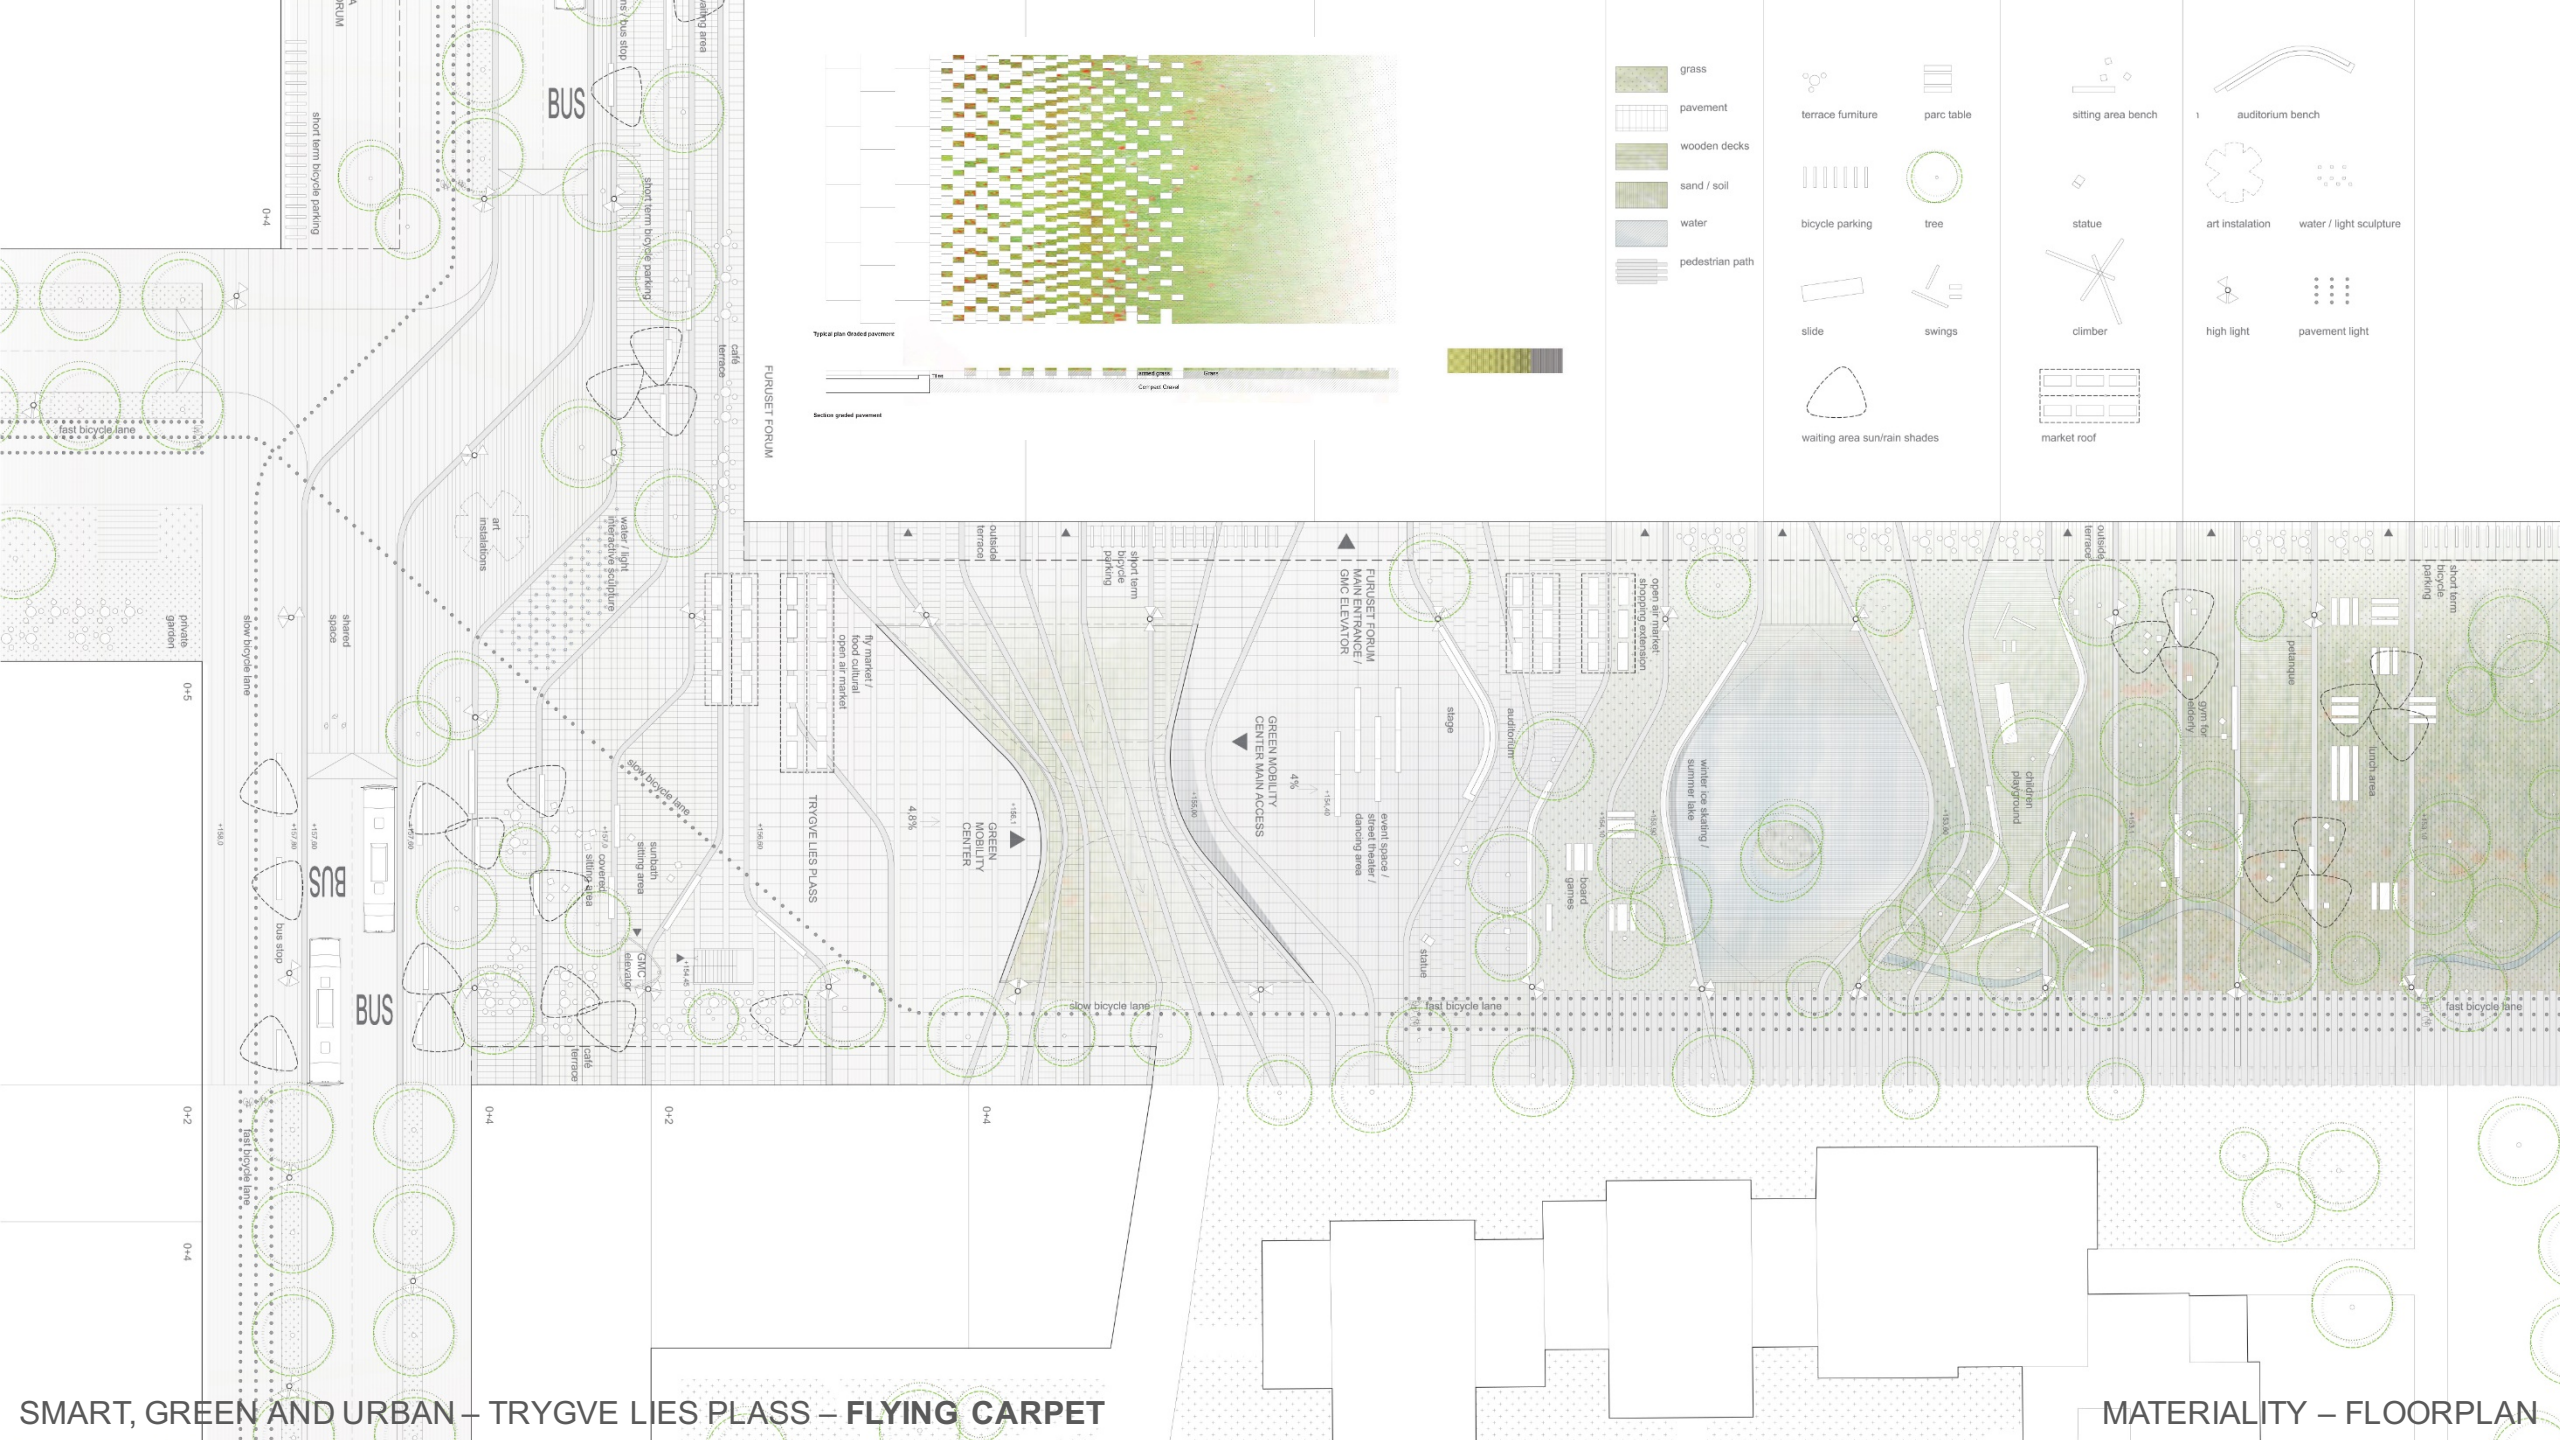

MX_SI ARCHITECTURAL STUDIO / MESTRES WÀGE ARQUITECTES
DOF- DEGREE OF FREEDOM ENGINEERS / GRANLUND CONSULTING

SMART, GREEN AND URBAN – TRYGVE LIES PLASS – **FLYING CARPET**

Planer for Furuset sentrum, med Trygve Lies Plass i midten

- A existing situation
- B blurring borders between green and grey
- C programmatic cuts defines final shape

-  metro access
-  bus stop
-  shared space
-  pedestrian main flows
-  bicycle paths
-  slow bicycle path over the plaza area

- grass
- pavement
- wooden decks
- sand / soil
- water
- pedestrian path
- terrace furniture
- bicycle parking
- slide
- waiting area sun/rain shades
- parc table
- tree
- swings
- sitting area bench
- stature
- climber
- market roof
- auditorium bench
- art installation
- high light
- water / light sculpture
- pavement light

SMART, GREEN AND URBAN – TRYGVE LIES PLASS – FLYING CARPET

MATERIALITY – FLOORPLAN

- metro entrance
- bus stop
- bicycle lane
- elevator to green mob. center
- park area
- short term bicycle parking
- art installation
- long term bicycle parking
- car garage
- electrical bicycle / car parking
- bicycle fast repair shop
- canopy (alternative route from bus)
- meeting place with snow protection and warm benches
- ice skating
- winter concerts
- snow playground
- light interactive sculpture
- christmass & new yaer market
- sliding