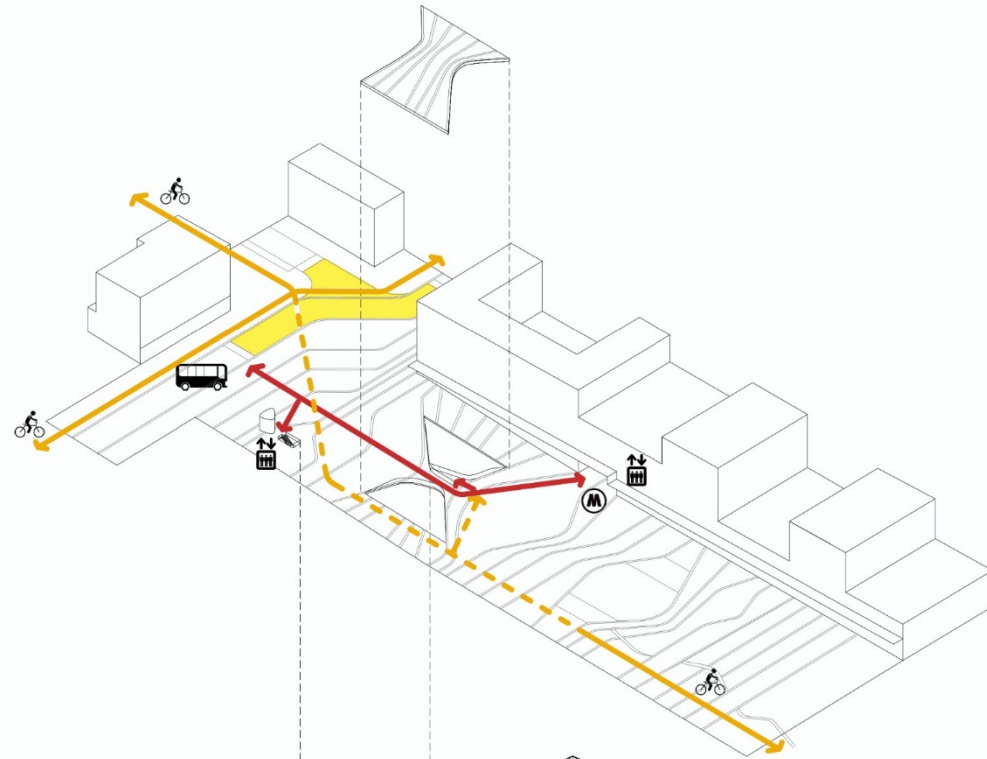

MX_SI ARCHITECTURAL STUDIO / MESTRES WÀGE ARQUITECTES
DOF- DEGREE OF FREEDOM ENGINEERS / GRANLUND CONSULTING

SMART, GREEN AND URBAN – TRYGVE LIES PLASS – **FLYING CARPET**

Planer for Furuset sentrum, med Trygve Lies Plass i midten

- A existing situation
- B blurring borders between green and grey
- C programmatic cuts defines final shape

-  metro access
-  bus stop
-  shared space
-  pedestrian main flows
-  bicycle paths
-  slow bicycle path over the plaza area

SMART, GREEN AND URBAN – TRYGVE LIES PLASS – FLYING CARPET

MATERIALITY – FLOORPLAN

- metro entrance
- bus stop
- bicycle lane
- elevator to green mob. center
- park area
- short term bicycle parking
- art installation
- long term bicycle parking
- car garage
- electrical bicycle / car parking
- bicycle fast repair shop
- canopy (alternative route from bus)
- meeting place with snow protection and warm benches
- ice skating
- winter concerts
- snow playground
- light interactive sculpture
- christmass & new yaer market
- sliding

- metro entrance
- bus stop
- bicycle lane
- elevator to green mob. center
- park area
- short term bicycle parking
- art installation
- long term bicycle parking
- car garage
- electrical bicycle / car parking
- bicycle fast repair shop
- canopy (alternative route from bus)
- sunbath sitting
- sitting
- covered sitting area
- coffee terrace
- resting
- events area
- dancing area
- children's playground
- shopping maket extension and cultural food & flee market
- board games
- petanque - elderly gym
- lunch area
- lake
- water interactive sculpture
- restaurant terrace