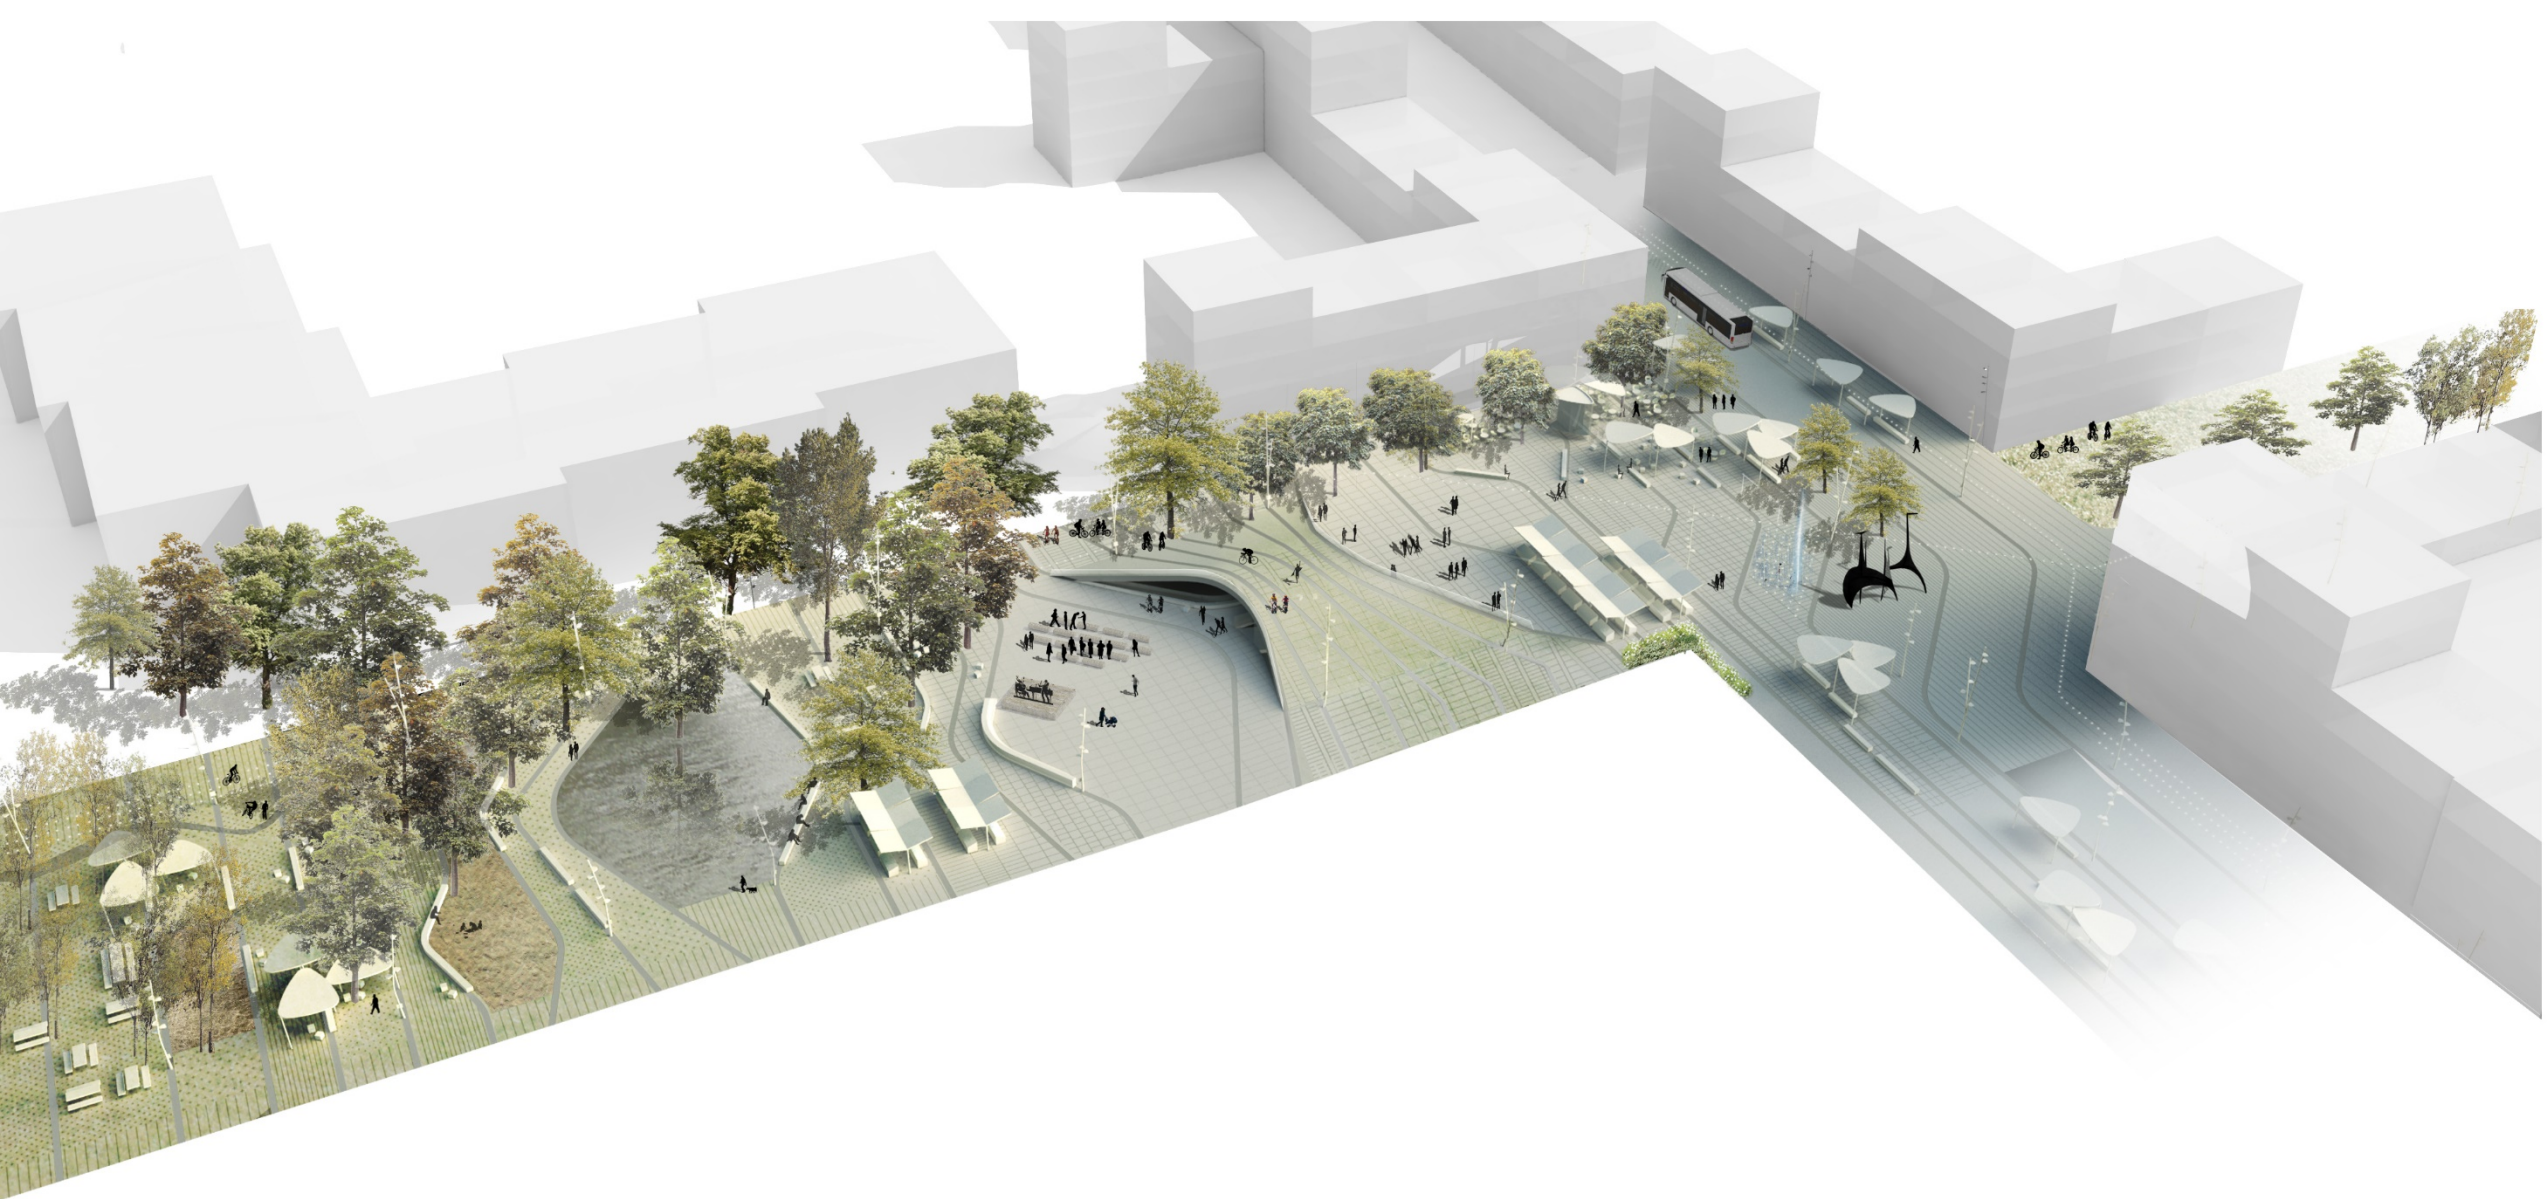

- A existing situation
- B blurring borders between green and grey
- C programmatic cuts defines final shape

-  metro access
-  bus stop
-  shared space
-  pedestrian main flows
-  bicycle paths
-  slow bicycle path over the plaza area

- grass
- pavement
- wooden decks
- sand / soil
- water
- pedestrian path
- terrace furniture
- bicycle parking
- slide
- waiting area sun/rain shades
- parc table
- tree
- swings
- sitting area bench
- stature
- climber
- market roof
- auditorium bench
- art installation
- high light
- water / light sculpture
- pavement light

SMART, GREEN AND URBAN – TRYGVE LIES PLASS – FLYING CARPET

MATERIALITY – FLOORPLAN

- metro entrance
- bus stop
- bicycle lane
- elevator to green mob. center
- park area
- short term bicycle parking
- art installation
- long term bicycle parking
- car garage
- electrical bicycle / car parking
- bicycle fast repair shop
- canopy (alternative route from bus)
- meeting place with snow protection and warm benches
- ice skating
- winter concerts
- snow playground
- light interactive sculpture
- christmass & new yaer market
- sliding

- metro entrance
- bus stop
- bicycle lane
- elevator to green mob. center
- park area
- short term bicycle parking
- art installation
- long term bicycle parking
- car garage
- electrical bicycle / car parking
- bicycle fast repair shop
- canopy (alternative route from bus)
- sunbath sitting
- sitting
- covered sitting area
- coffee terrace
- resting
- events area
- dancing area
- children's playground
- shopping maket extension and cultural food & flee market
- board games
- petanque - elderly gym
- lunch area
- lake
- water interactive sculpture
- restaurant terrace