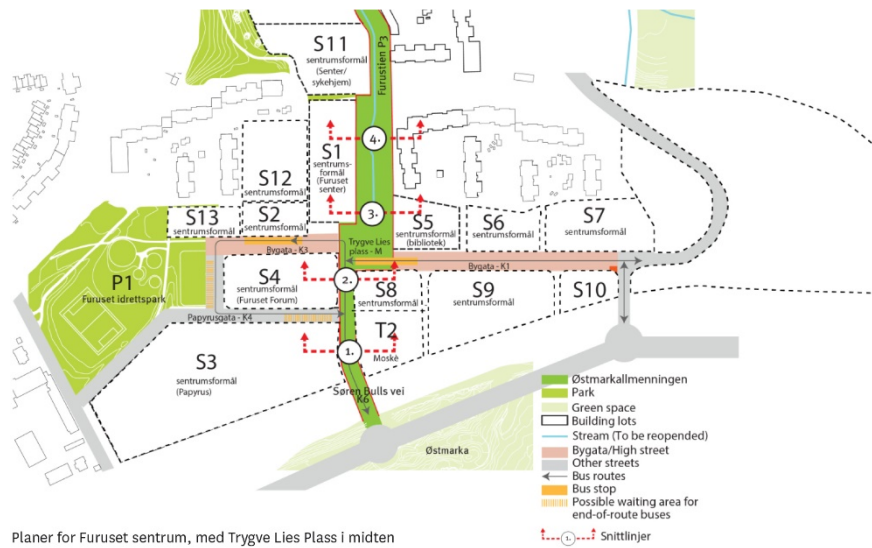

Planer for Furuset sentrum, med Trygve Lies Plass i midten