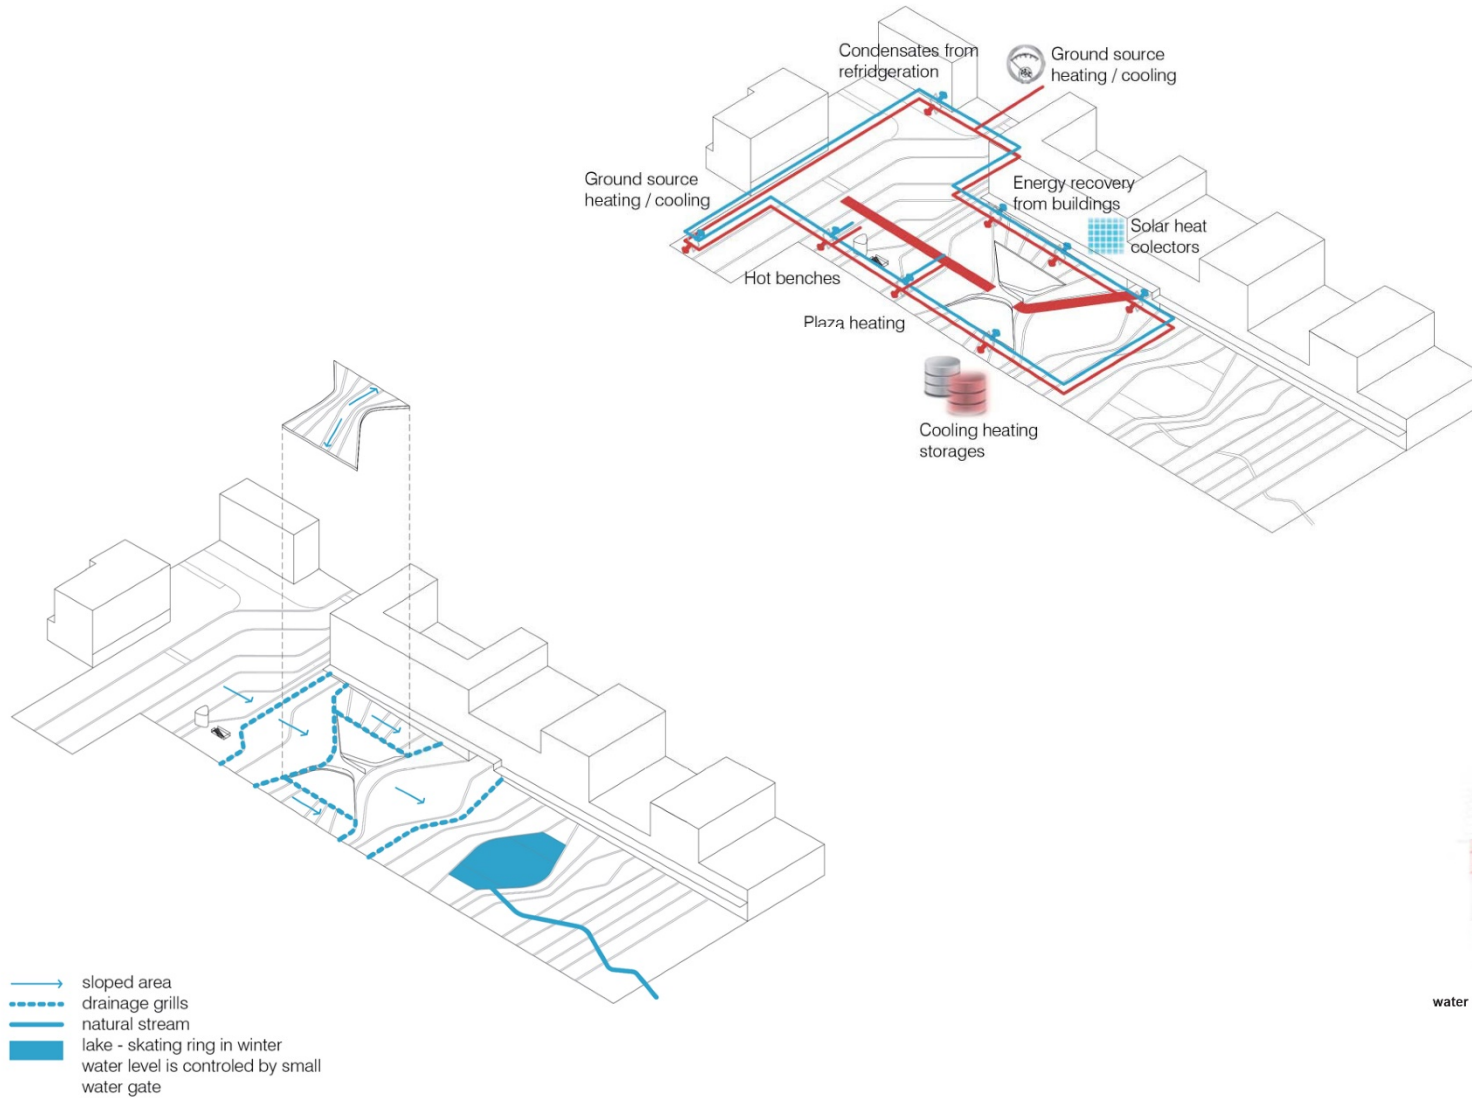

- A existing situation
- B blurring borders between green and grey
- C programmatic cuts defines final shape

-  metro access
-  bus stop
-  shared space
-  pedestrian main flows
-  bicycle paths
-  slow bicycle path over the plaza area

- grass
- pavement
- wooden decks
- sand / soil
- water
- pedestrian path
- terrace furniture
- bicycle parking
- slide
- waiting area sun/rain shades
- parc table
- tree
- swings
- sitting area bench
- stature
- climber
- market roof
- auditorium bench
- art installation
- high light
- water / light sculpture
- pavement light

SMART, GREEN AND URBAN – TRYGVE LIES PLASS – FLYING CARPET

MATERIALITY – FLOORPLAN

- metro entrance
- bus stop
- bicycle lane
- elevator to green mob. center
- park area
- short term bicycle parking
- art installation
- long term bicycle parking
- car garage
- electrical bicycle / car parking
- bicycle fast repair shop
- canopy (alternative route from bus)
- meeting place with snow protection and warm benches
- ice skating
- winter concerts
- snow playground
- light interactive sculpture
- christmass & new yaer market
- sliding

- metro entrance
- bus stop
- bicycle lane
- elevator to green mob. center
- park area
- short term bicycle parking
- art installation
- long term bicycle parking
- car garage
- electrical bicycle / car parking
- bicycle fast repair shop
- canopy (alternative route from bus)
- sunbath sitting
- sitting
- covered sitting area
- coffee terrace
- resting
- events area
- dancing area
- children's playground
- shopping maket extension and cultural food & flee market
- board games
- petanque - elderly gym
- lunch area
- lake
- water interactive sculpture
- restaurant terrace