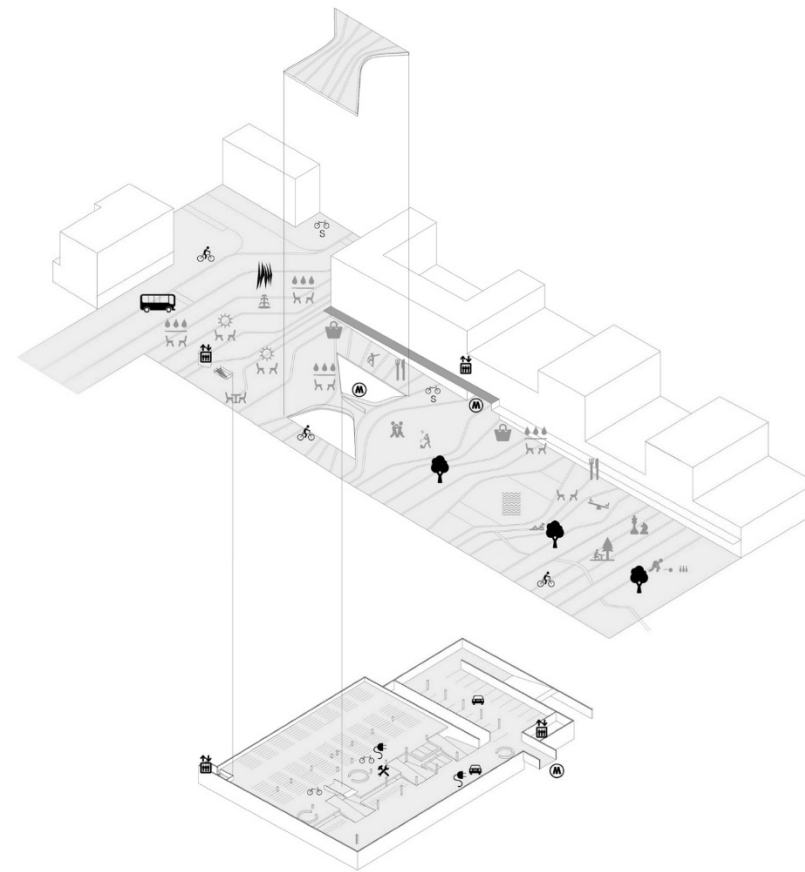

- A existing situation
- B blurring borders between green and grey
- C programmatic cuts defines final shape

-  metro access
-  bus stop
-  shared space
-  pedestrian main flows
-  bicycle paths
-  slow bicycle path over the plaza area

- grass
- pavement
- wooden decks
- sand / soil
- water
- pedestrian path
- terrace furniture
- bicycle parking
- slide
- waiting area sun/rain shades
- parc table
- tree
- swings
- sitting area bench
- stature
- climber
- market roof
- auditorium bench
- art installation
- high light
- water / light sculpture
- pavement light

SMART, GREEN AND URBAN – TRYGVE LIES PLASS – FLYING CARPET

MATERIALITY – FLOORPLAN

- metro entrance
- bus stop
- bicycle lane
- elevator to green mob. center
- park area
- short term bicycle parking
- art installation
- long term bicycle parking
- car garage
- electrical bicycle / car parking
- bicycle fast repair shop
- canopy (alternative route from bus)
- meeting place with snow protection and warm benches
- ice skating
- winter concerts
- snow playground
- light interactive sculpture
- christmass & new yaer market
- sliding