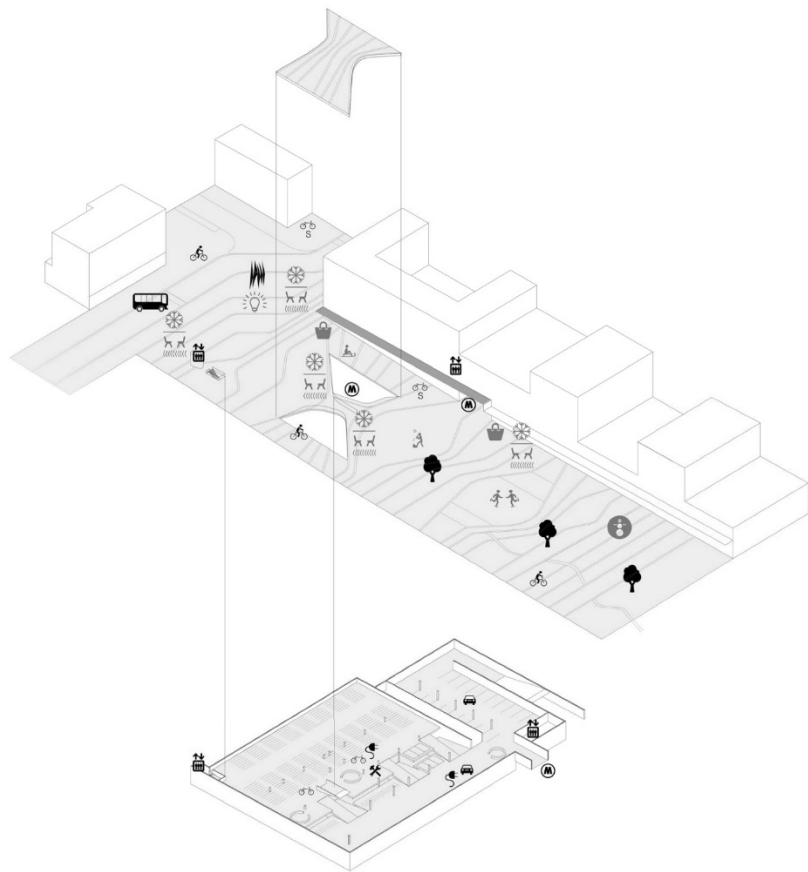

- A existing situation
- B blurring borders between green and grey
- C programmatic cuts defines final shape

-  metro access
-  bus stop
-  shared space
-  pedestrian main flows
-  bicycle paths
-  slow bicycle path over the plaza area

- grass
- pavement
- wooden decks
- sand / soil
- water
- pedestrian path
- terrace furniture
- bicycle parking
- slide
- waiting area sun/rain shades
- parc table
- tree
- swings
- sitting area bench
- stature
- climber
- market roof
- auditorium bench
- art installation
- high light
- water / light sculpture
- pavement light

SMART, GREEN AND URBAN – TRYGVE LIES PLASS – FLYING CARPET

MATERIALITY – FLOORPLAN

- metro entrance
- bus stop
- bicycle lane
- elevator to green mob. center
- park area
- short term bicycle parking
- art installation
- long term bicycle parking
- car garage
- electrical bicycle / car parking
- bicycle fast repair shop
- canopy (alternative route from bus)
- meeting place with snow protection and warm benches
- ice skating
- winter concerts
- snow playground
- light interactive sculpture
- christmass & new yaer market
- sliding