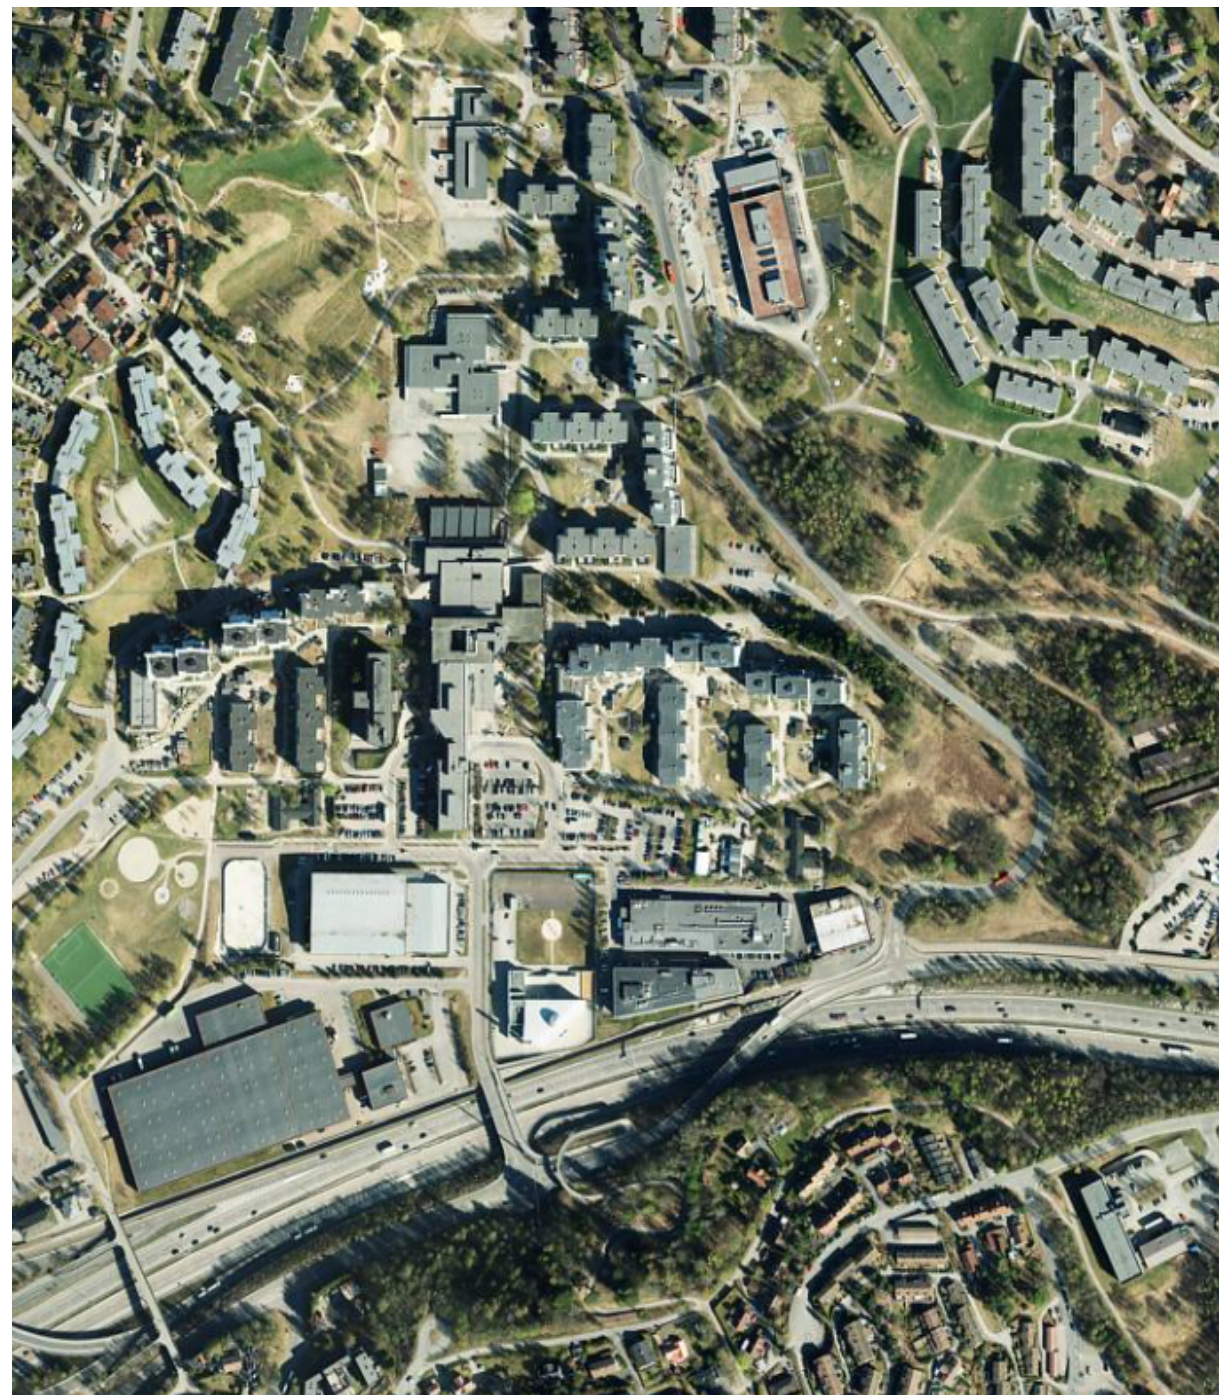

MX_SI ARCHITECTURAL STUDIO / MESTRES WÀGE ARQUITECTES
DOF- DEGREE OF FREEDOM ENGINEERS / GRANLUND CONSULTING

SMART, GREEN AND URBAN – TRYGVE LIES PLASS – **FLYING CARPET**

Planer for Furuset sentrum, med Trygve Lies Plass i midten

- A existing situation
- B blurring borders between green and grey
- C programmatic cuts defines final shape

-  metro access
-  bus stop
-  shared space
-  pedestrian main flows
-  bicycle paths
-  slow bicycle path over the plaza area