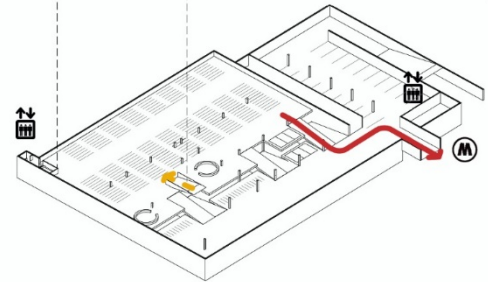

MX_SI ARCHITECTURAL STUDIO / MESTRES WÀGE ARQUITECTES
DOF- DEGREE OF FREEDOM ENGINEERS / GRANLUND CONSULTING

SMART, GREEN AND URBAN – TRYGVE LIES PLASS – **FLYING CARPET**

Planer for Furuset sentrum, med Trygve Lies Plass i midten

- A existing situation
- B blurring borders between green and grey
- C programmatic cuts defines final shape

-  metro access
-  bus stop
-  shared space
-  pedestrian main flows
-  bicycle paths
-  slow bicycle path over the plaza area

SMART, GREEN AND URBAN – TRYGVE LIES PLASS – FLYING CARPET

MATERIALITY – FLOORPLAN

- metro entrance
- bus stop
- bicycle lane
- elevator to green mob. center
- park area
- short term bicycle parking
- art installation
- long term bicycle parking
- car garage
- electrical bicycle / car parking
- bicycle fast repair shop
- canopy (alternative route from bus)
- meeting place with snow protection and warm benches
- ice skating
- winter concerts
- snow playground
- light interactive sculpture
- christmass & new yaer market
- sliding